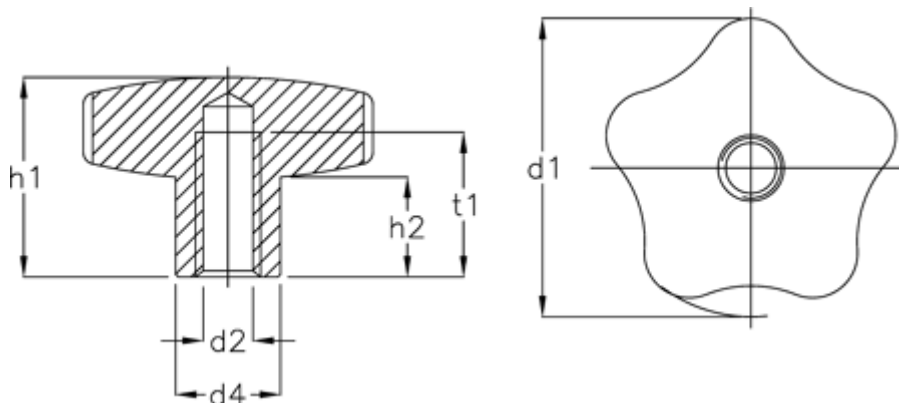

Article number: 20545469A

Description: E+G Hand knob GN 5336-60-M 10-E-MT

## Measures

---

d1	= 60
d2	= M10
d4	= 21
H1	= 40
H2	= 20.0
t1 min.	= 22